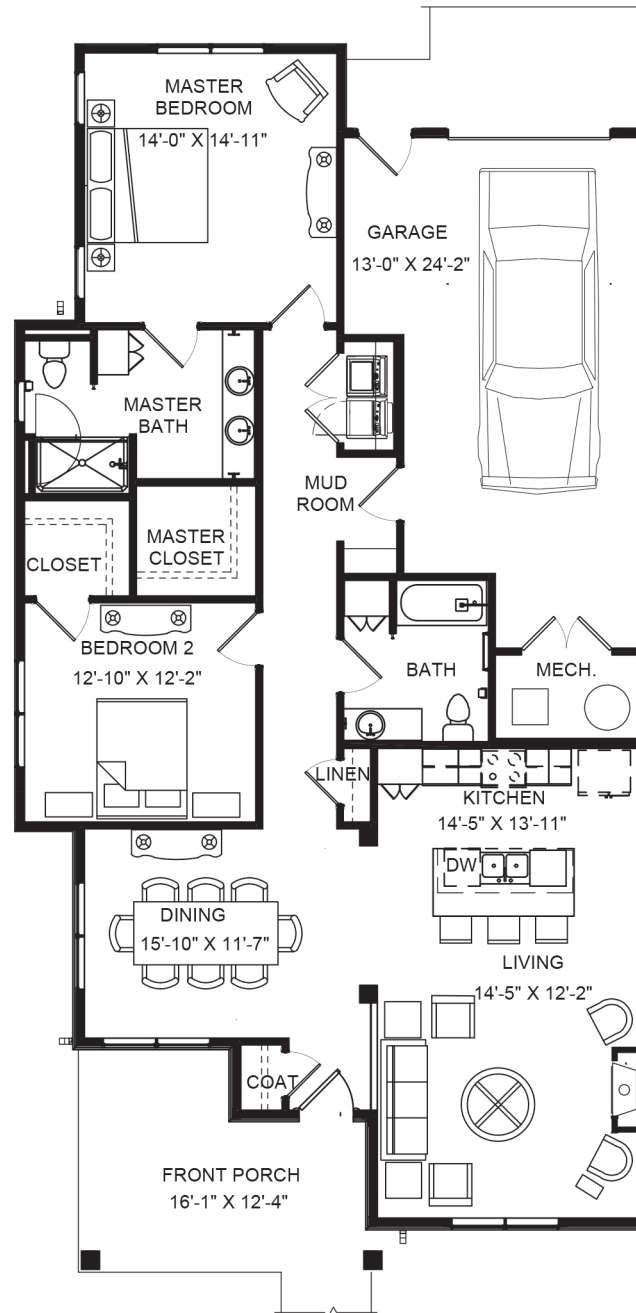

Friends Homes

ESTABLISHED 1958

TOWNHOME - GUILFORD A

2 - BEDROOM
1419 SQ. FT.

**Slight variations in floor plans may exist. Measurements are approximate.*

For more information, contact us at [336.292.8187](tel:336.292.8187) or visit friendshomes.org.