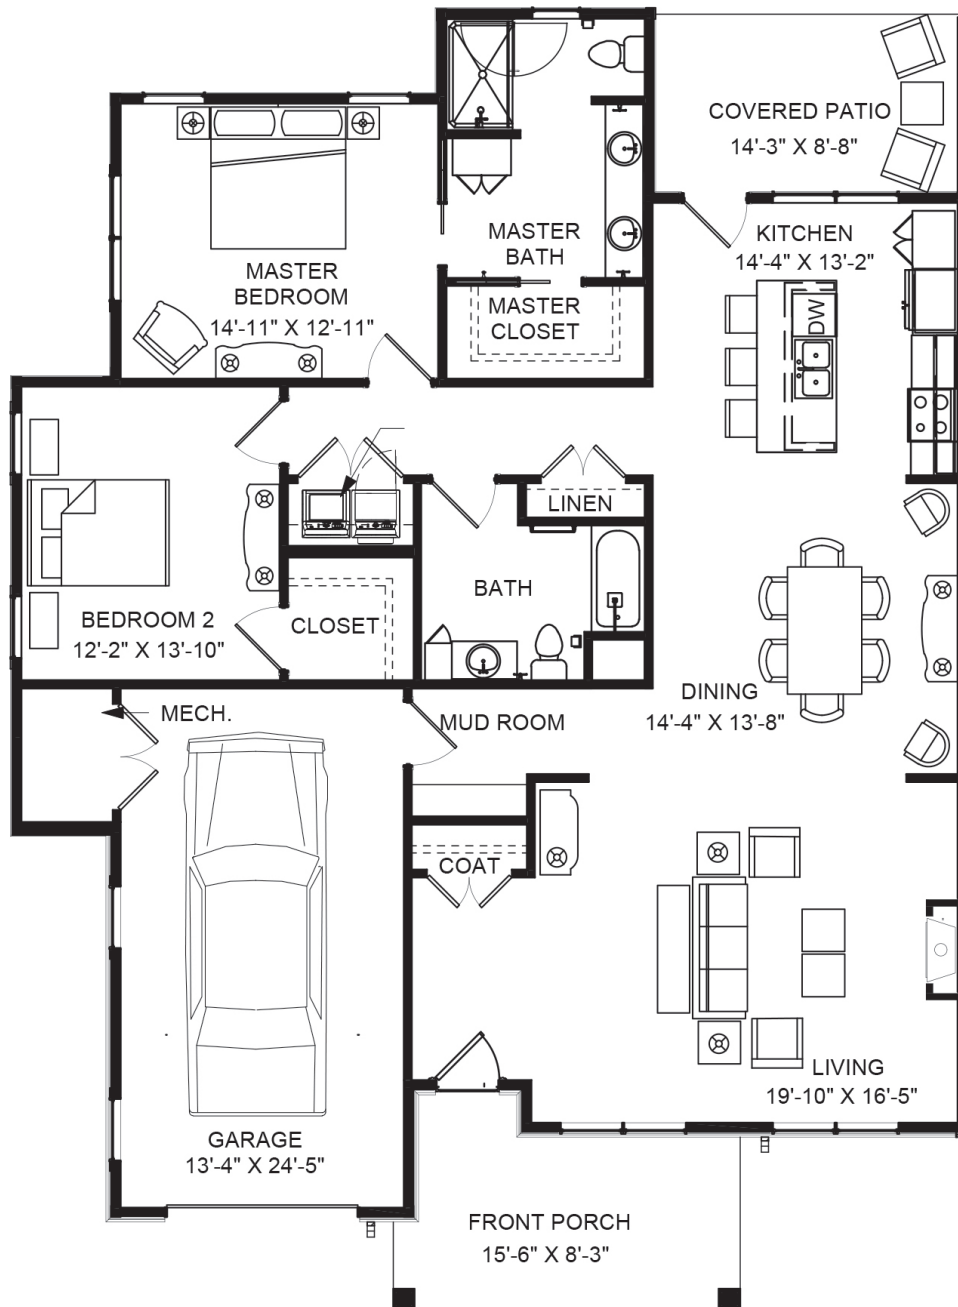

Friends Homes

ESTABLISHED 1958

TOWNHOME - GUILFORD A

2 - BEDROOM
1627 SQ. FT.

**Slight variations in floor plans may exist. Measurements are approximate.*

For more information, contact us at [336.292.8187](tel:336.292.8187) or visit friendshomes.org.