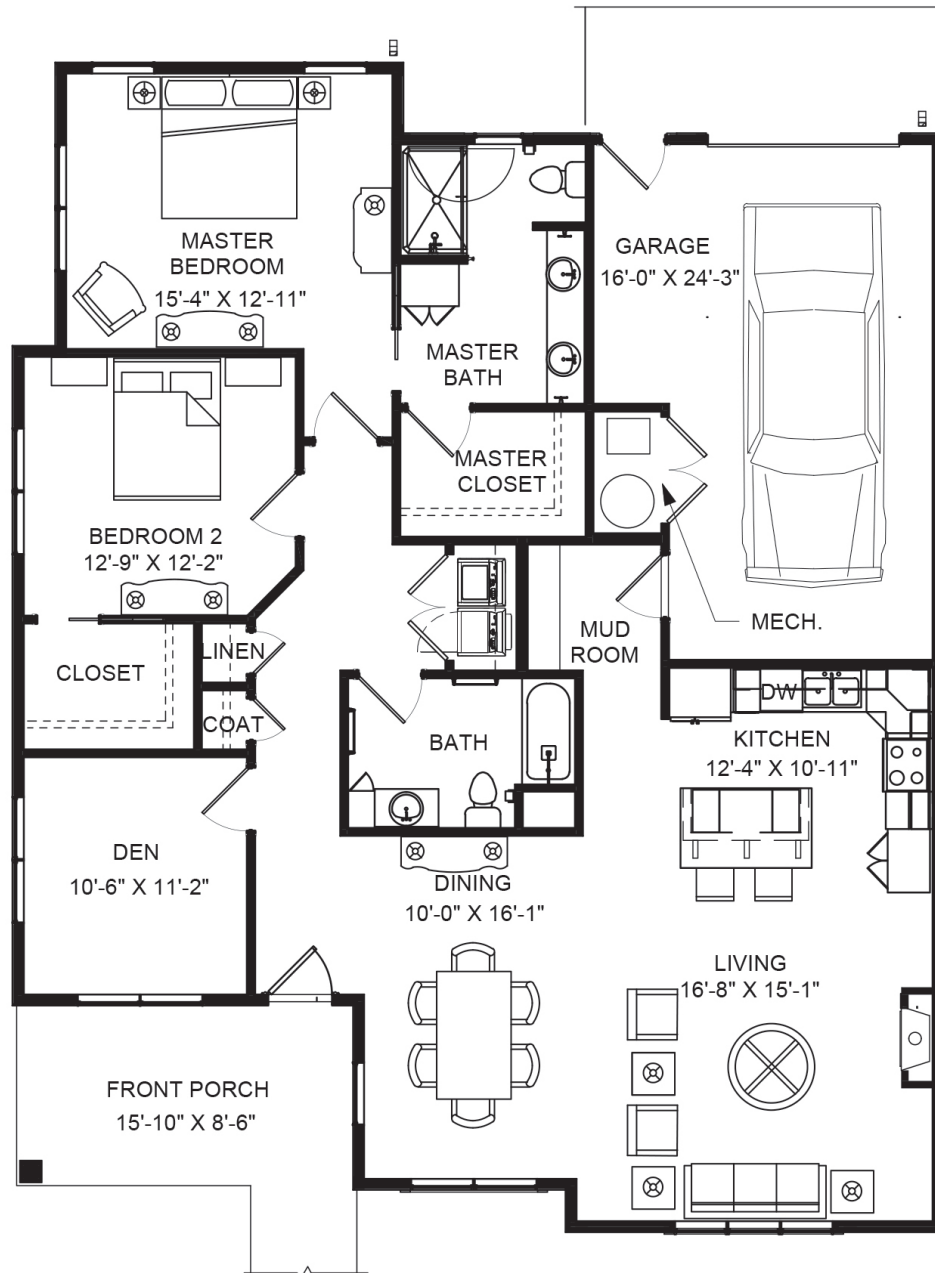

Friends Homes

ESTABLISHED 1958

TOWNHOME - GUILFORD A

2 - BEDROOM / DEN

1625 SQ. FT.

**Slight variations in floor plans may exist. Measurements are approximate.*

For more information, contact us at [336.292.8187](tel:336.292.8187) or visit friendshomes.org.