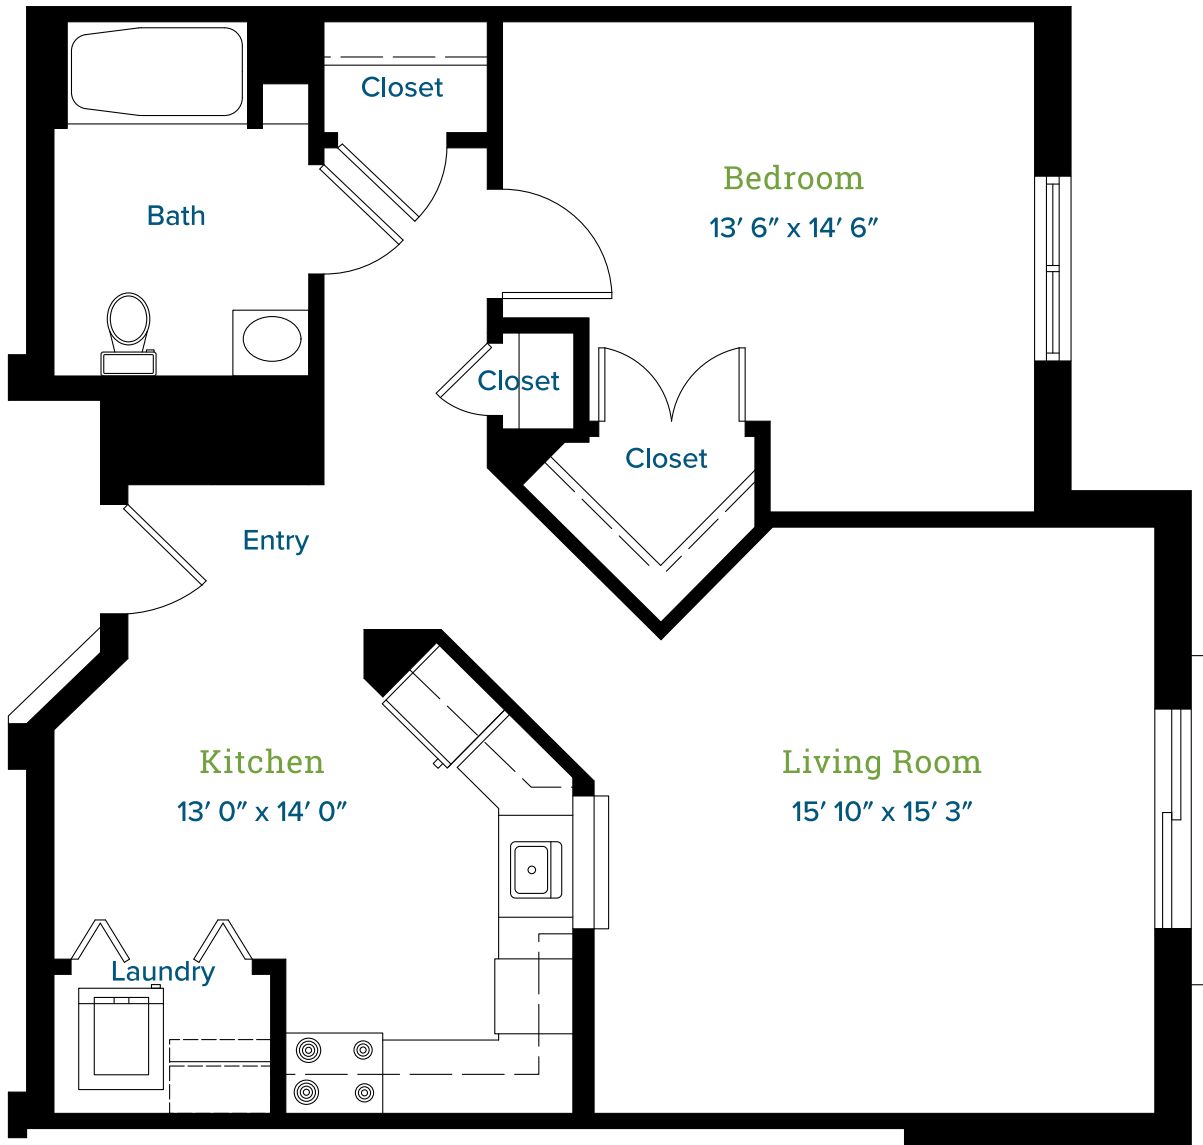

**Friends
Homes**

ESTABLISHED 1958

HOBBS HALL - GUILFORD

1 - Bedroom Apartment / 832 SQ. FT.

**Slight variations in floor plans may exist. Measurements are approximate.*

For more information, contact us at 336.292.8187 or visit friendshomes.org.