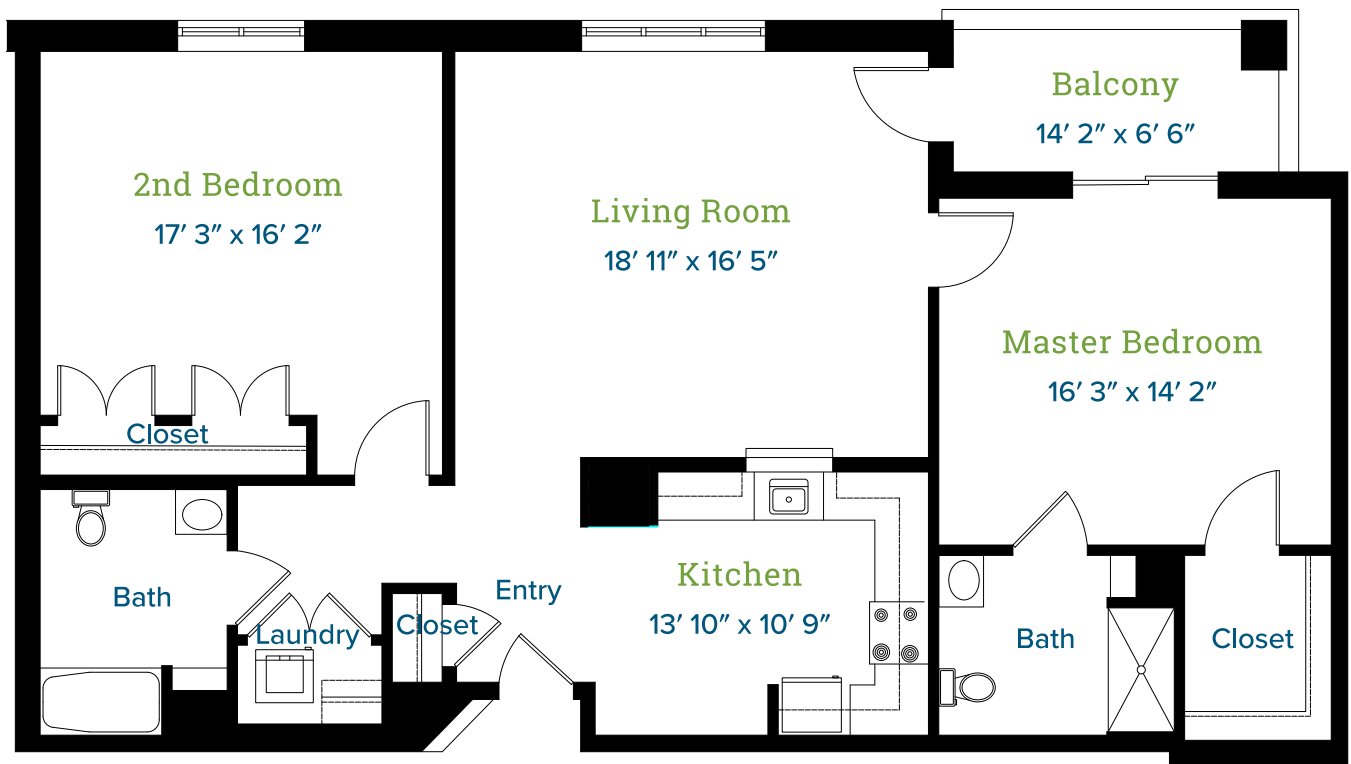

**Friends
Homes**

ESTABLISHED 1958

HOBBS HALL - GUILFORD

2 - Bedroom Deluxe Apartment / 1352 SQ. FT.

**Slight variations in floor plans may exist. Measurements are approximate.*

For more information, contact us at 336.292.8187 or visit friendshomes.org.